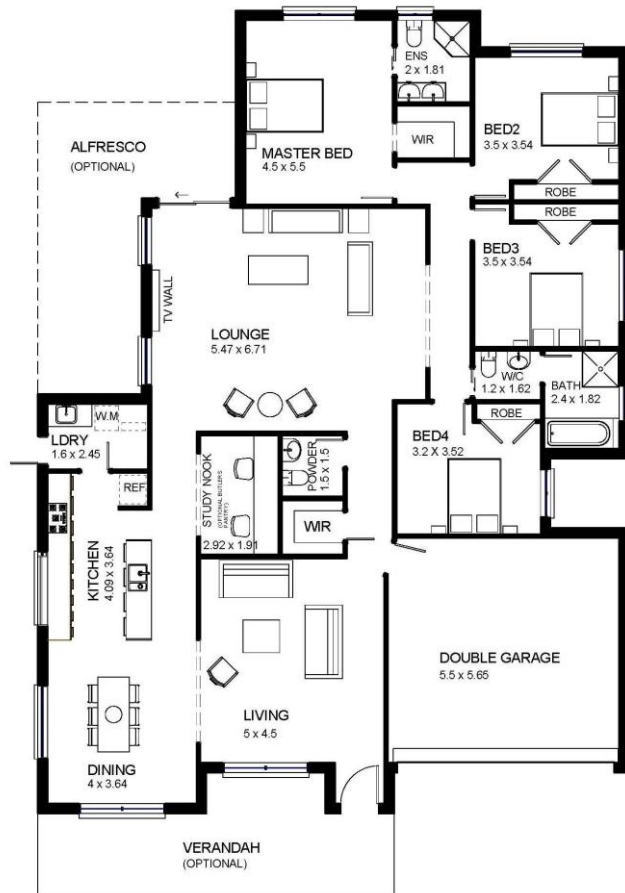

ORBIT

The Orbit is a single storey star when it comes to home design. It capitalises on the front and rear yard areas of the home by opening living areas to both. Your family will enjoy the generous living areas and sleep zones within this home.

We specialise in the construction of dreams!

Call us on 9567 4449

The Orbit

Suits: 16.5m wide site

TOTAL: 234.24sqm

Width: 14.5m

Length: 19.65m

4