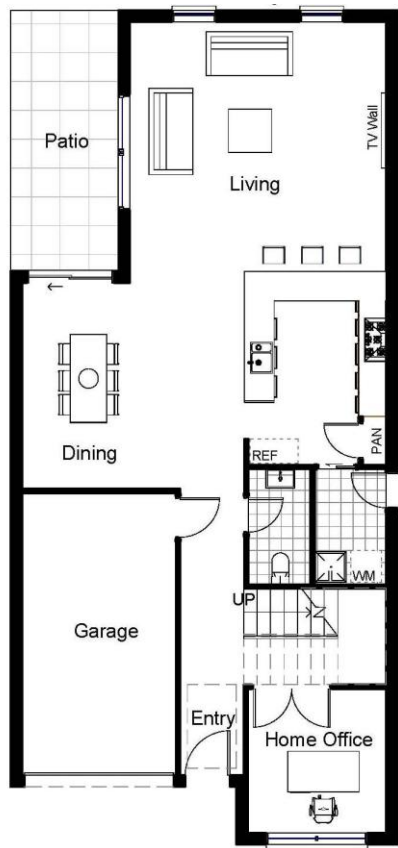

EUROPA

The Europa is the pinnacle of inner city living as it takes your narrow block to another level! This compact design is small on the outside but comfortably large on the inside.

The Europa

Suits: 10.5m wide block

Ground Floor: 122sqm

First Floor: 115sqm

TOTAL: 237sqm

Width: 8m

Length: 17.4m

We specialise in the construction of dreams!

Call us on 9567 4449

www.bwxconstructions.com.au