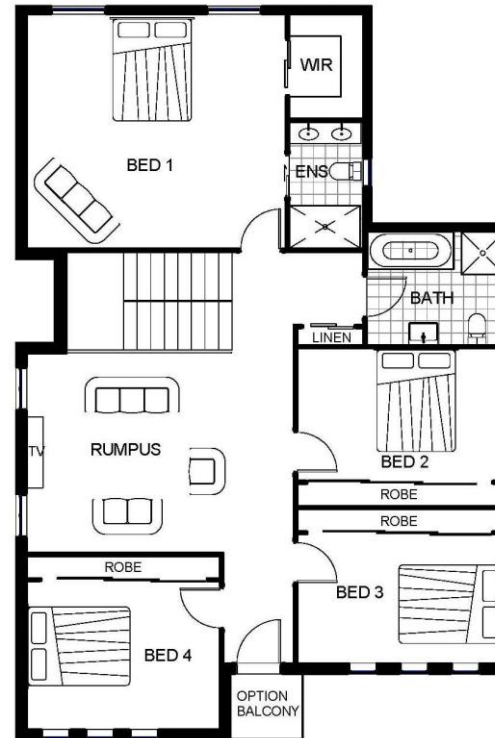

CRESCENT

The Crescent is a great family home designed to suit all your family's needs, offering comfortable ground and first floor living areas and bedrooms. The ground floor study is generous in size and can be used for a home business or as a guest bedroom.

We specialise in the construction of dreams!

Call us on 9567 4449

The Crescent

Suits 14m wide site

Ground floor: 166.56

First Floor: 125.86

TOTAL: 292.42

Width: 11.85m

Length: 17m

5

3

2

www.bwxconstructions.com.au