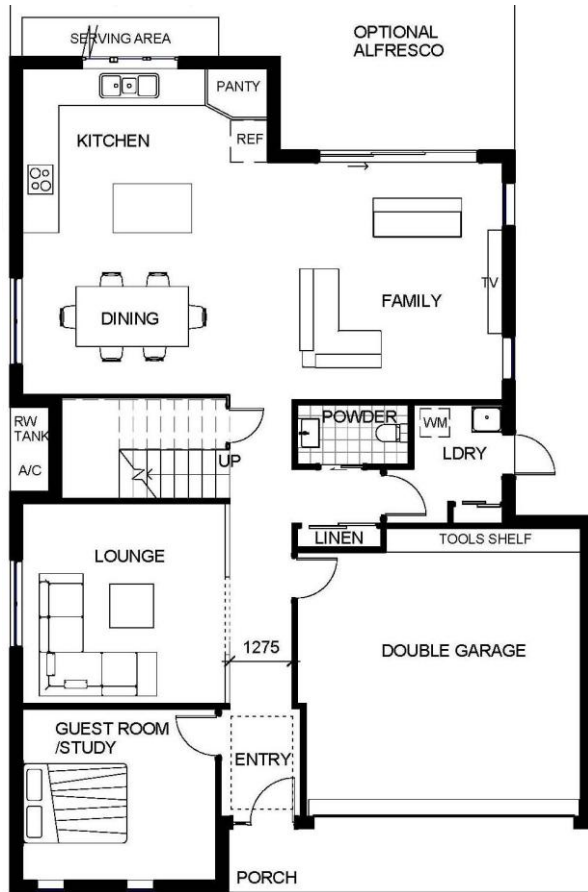

CRESCENT

The Crescent is a great family home designed to suit all your family's needs, offering comfortable ground and first floor living areas and bedrooms. The ground floor study is generous in size and can be used for a home business or as a guest bedroom.

We specialise in the construction of dreams!

Call us on 9567 4449

The Crescent

Suits 14m wide site

Ground floor: 166.56

First Floor: 125.86

TOTAL: 292.42

Width: 11.85m

Length: 17m

5

3

2

www.bwxconstructions.com.au